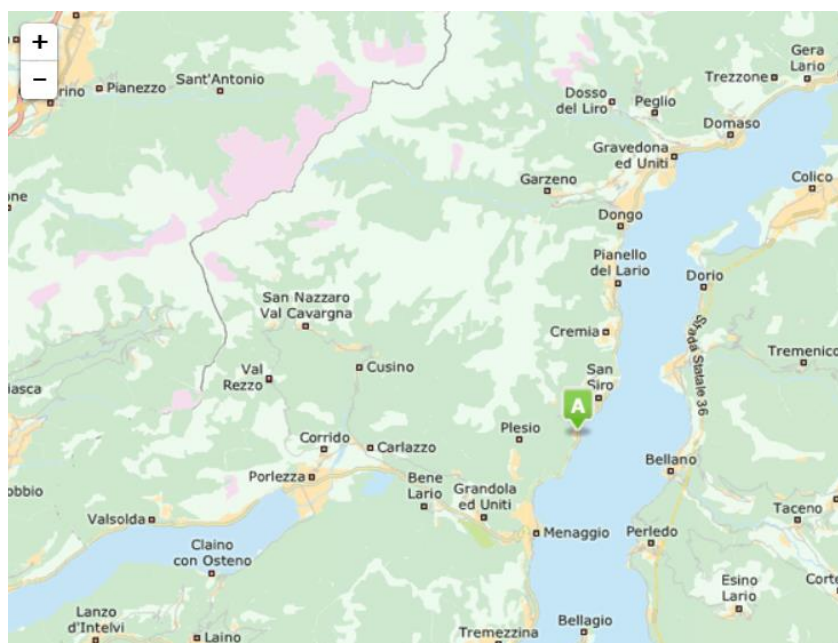

Travel direction Utrecht – Acquaseria, Lake Como, Italy

Route	Distance
Utrecht	0 km
Eindhoven	
Venlo	
Mönchengladbach (road number: 61)	
Koblenz	
Mannheim	
Karlsruhe (road number: 5)	
Freiburg	
Basel (road number: 2)	
Gotthardtunnel	
Lugano, exit north	
Direction Gandria (border with Italy, located at Lake Lugano)	
From now on follow signs: Menaggio SS 340	
Just before Menaggio: direction Sondrio SS340 (enter tunnel immediately)	
Final 5 km to: Via Lario 6, Acquaseria	1000 km

Some parking instructions for your car:

- When you have arrived in Acquaseria, please take the first street to the right (immediately after a big advertisement board that shows “BOTTA”).
- Please drive down the Via Lario. And after some 40m, take the first street to the left (between two buildings) tot he parking area.
- Park your ca rand follow the signs "reception" and sign up at the reception desk.

Address Studio Ulivo8:

Via Lario 6, 22010 Acquaseria,
(San Siro), Italy.

**Welcome to Acquaseria,
we wish you a pleasant stay !!**